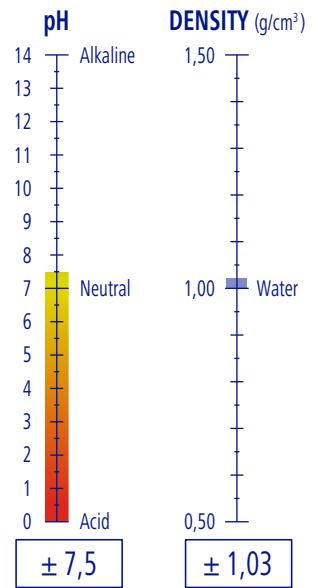

CHARACTERISTICS

APPLICATIONS

DOSING

PROFITABILITY

5 l of product
20833 m²

PROCLEAN MIX

Ref. 9050876

GP 5,15 Kg · 5,00 l