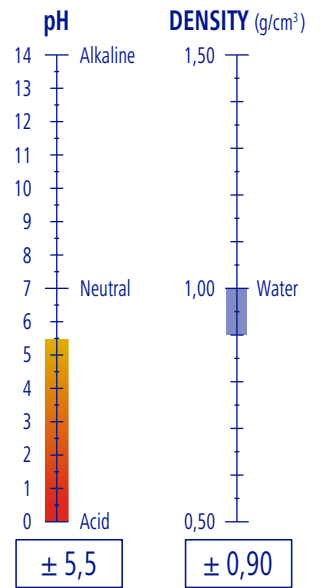

### DOSING

**100 %** >

Transfer to spray bottle

### PROFITABILITY

**5 l** of product  
**2500 m<sup>3</sup>**

**PROAMBIENT**

Ref. 9050071

GP 4,50 Kg · 5,00 l

3 GP

36 GP

144 GP