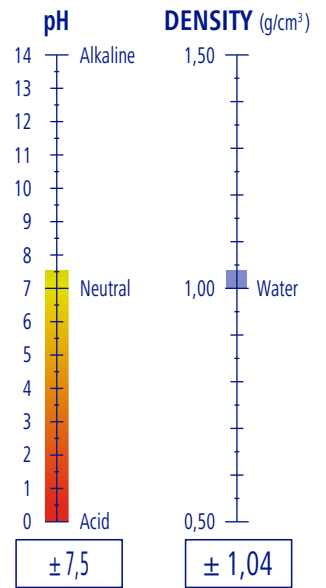

### DOSING

**2 - 4 g/ 10 l**

From 2 to 4 grams for every 10 litres of rinse water

PGS Systems

### PROFITABILITY

**5 l de producto**

**12500 Tabuleiros**

PROSHINE

Ref. 9170669	GP 5,15 Kg · 5,00 l	3 GP	36 GP	144 GP	1,54 m <sup>3</sup>
Ref. 9520669	GP 20,60 Kg · 20,00 l	1 GP	12 GP	24 GP	0,87 m <sup>3</sup>