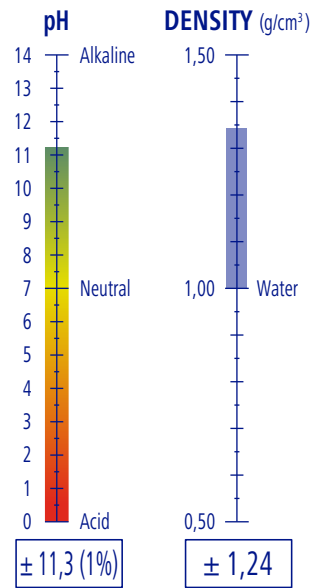

CHARACTERISTICS

Liquid

Brownish-gray

Specific

Concentrated

APPLICATIONS

DOSING

2 - 4 g/l

From 2 to 4 grams for every litre of washing water

PGS Systems

PROFITABILITY

5 l of product

625 Platters

PROWASH

Ref. 9170662	GP 6,15 Kg · 5,00 l	3 GP	36 GP	144 GP	1,54 m ³
Ref. 9520662	GP 24,80 Kg · 20,00 l	1 GP	12 GP	24 GP	0,87 m ³