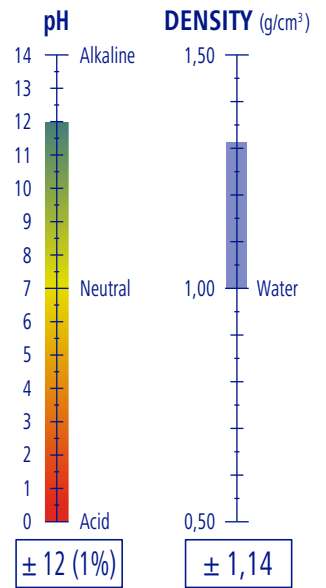

CHARACTERISTICS

Liquid

Yellowish

Specific

Concentrated

APPLICATIONS

DOSING

2 - 4 g/l

From 2 to 4 grams for every litre of washing water

PGS Systems

PROFITABILITY

20 l of product

2500 Platters

PROWASH

20 l

GP