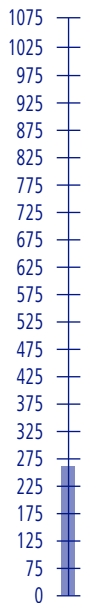

Ref. 0053

### CHARACTERISTICS

Powder

White

Scented

Concentrated

### APPLICATIONS

### Alkalinity (T.A.)

**± 267**