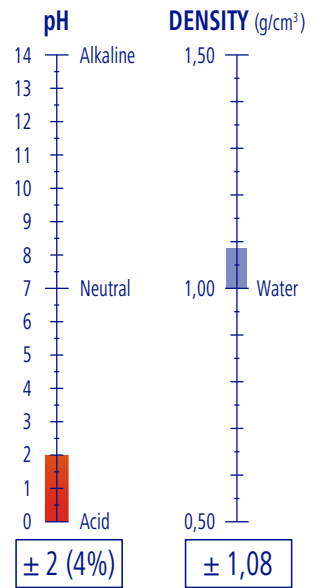

CHARACTERISTICS

Viscose

Blue

Scented

Super concentrated

APPLICATIONS

DOSING

4 %

PROFITABILITY

5 l of product
20833 m²

PROROOM MIX

Ref. 9050441

GP 5,40 Kg · 5,00 l

3 GP

36 GP

144 GP