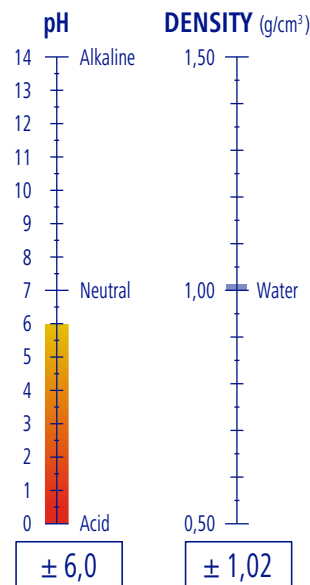

CHARACTERISTICS

Viscous

Blue

Scented

Concentrated

APPLICATIONS

DOSING

0,2 - 0,4 %

20 - 40 ml of product for every 10 litres of water

PGS Systems

PROFITABILITY

1 l of product
2500 Menus

PROCLEAN

Ref. 9110043	BP 1,02 Kg · 1,00 l	10 BP	140 BP	700 BP	1,49 m ³
Ref. 9440043	ED 4,08 Kg · 4,00 l	4 ED	48 ED	192 ED	1,38 m ³
Ref. 9230043	GP 20,40 Kg · 20,00 l	1 GP	12 GP	24 GP	0,87 m ³