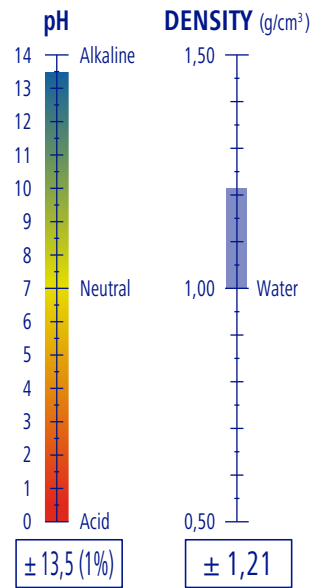

CHARACTERISTICS

Liquid

Brownish-gray

Specific

Concentrated

APPLICATIONS

DOSING

2 - 4 g/l

From 2 to 4 grams for every litre of washing water

PGS Systems

PROFITABILITY

5 l of product

625 Platters

PROWASH

| | | | | | |
|--------------|-----------------------|------|-------|--------|---------------------|
| Ref. 9170415 | GP 6,05 Kg · 5,00 l | 3 GP | 36 GP | 144 GP | 1,54 m ³ |
| Ref. 9520415 | GP 24,20 Kg · 20,00 l | 1 GP | 12 GP | 24 GP | 0,87 m ³ |