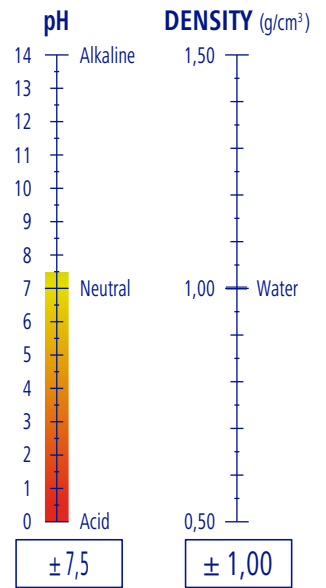

### DOSING

**2 - 4 g/ 10 l**

From 2 to 4 grams for every 10 litres of rinse water

PGS Systems

### PROFITABILITY

**5 l de producto**

**12500 Tabuleiros**

PROSHINE

Ref. 9170040	GP 5,00 Kg · 5,00 l	3 GP	36 GP	144 GP	1,54 m <sup>3</sup>
Ref. 9520040	GP 20,00 Kg · 20,00 l	1 GP	12 GP	24 GP	0,87 m <sup>3</sup>