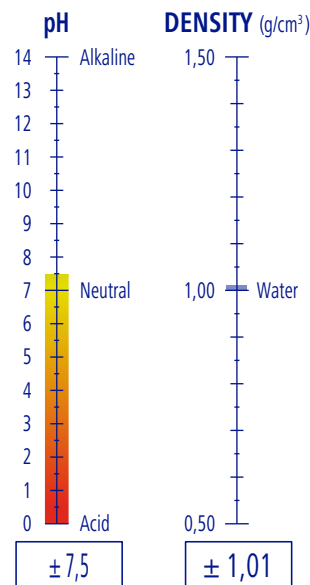

CHARACTERISTICS

Liquid

Blue

Specific

Concentrated

APPLICATIONS

DOSING

2 - 4 g/ 10 l

From 2 to 4 grams for every 10 litres of rinse water

PGS Systems

PROFITABILITY

5 l of product

12500 Platters

PROSHINE

Ref. 9170390	GP 5,00 Kg · 5,00 l	3 GP	36 GP	144 GP	1,54 m ³
Ref. 9520390	GP 20,00 Kg · 20,00 l	1 GP	12 GP	24 GP	0,87 m ³