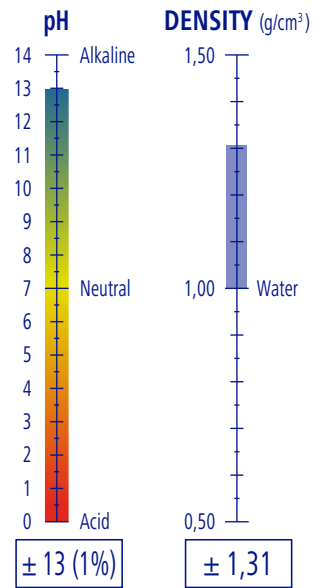

### CHARACTERISTICS

Liquid

Brownish-gray

Specific

Concentrated

### DOSING

**2 - 4 g/l**

From 2 to 4 grams for every litre of washing water

PGS Systems

### PROFITABILITY

**5 l of product**

**625 Platters**

PROWASH

Ref. 9170038	GP 6,55 Kg · 5,00 l	3 GP	36 GP	144 GP	1,54 m <sup>3</sup>
Ref. 9520038	GP 26,20 Kg · 20,00 l	1 GP	12 GP	24 GP	0,87 m <sup>3</sup>