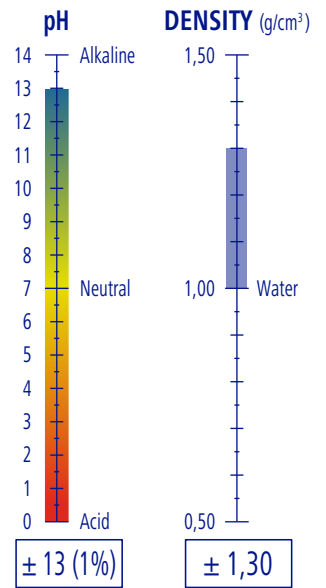

CHARACTERISTICS

Liquid

Brownish-gray

Specific

Concentrated

APPLICATIONS

DOSING

2 - 4 g/l

From 2 to 4 grams for every litre of washing water

PGS Systems

PROFITABILITY

5 l of product

625 Platters

PROWASH

Ref. 9170037	GP 6,55 Kg · 5,00 l	3 GP	36 GP	144 GP	1,54 m ³
Ref. 9520037	GP 26,20 Kg · 20,00 l	1 GP	12 GP	24 GP	0,87 m ³