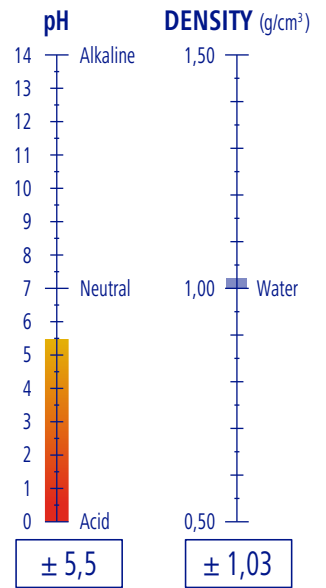

CHARACTERISTICS

Viscous

Green

Specific

Concentrated

APPLICATIONS

DOSING

0,4 - 0,8%

Push dosing pump 2-3 times for every 10 litres of water

PGS Systems

PROFITABILITY

5 l of product

6250 Menus

PROCLEAN

Ref. 9050222	GP 5,13 Kg · 5,00 l	3 GP	36 GP	144 GP	1,54 m ³
Ref. 9230222	GP 20,50 Kg · 20,00 l	1 GP	12 GP	24 GP	0,87 m ³