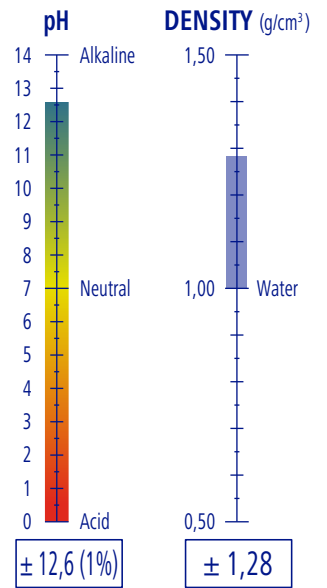

Ref. 0139

WASH 80

Dishwasher detergent.

Ultra-concentrated detergent for use in automatic dishwashers with an excellent finish on porcelain and glassware. Eliminates the inlays and remains of food on the household, cutlery, pans, and kitchen utensils in general. For extremely hard water. The product can also be dosed manually in grams/ litre of water.

CHARACTERISTICS

Liquid

Brownish-gray

Specific

Concentrated

APPLICATIONS

DOSING

2 - 4 g/l

From 2 to 4 grams for every litre of washing water

PGS Systems

PROFITABILITY

5 l of product

625 Platters

PROWASH

Ref. 9170139	GP 6,40 Kg · 5,00 l	3 GP	36 GP	144 GP	1,54 m³						
						Ref. 9520139	GP 25,60 Kg · 20,00 l	1 GP	12 GP	24 GP	0,87 m³