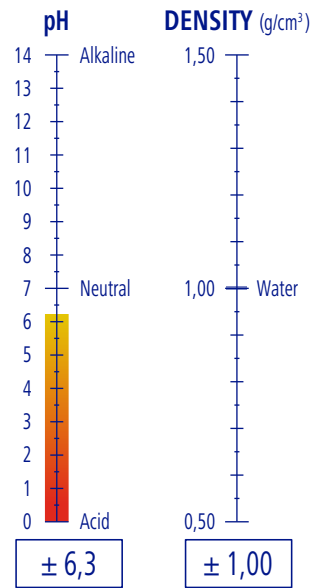

CHARACTERISTICS

Liquid

Blue

Specific

Super concentrated

APPLICATIONS

DOSING

0,02 - 0,04 g/l

From 0,2 to 0,4 grams for every 10 litres of rinse water

PGS Systems

PROFITABILITY

2 l of product

20000 Platters

PROSHINE

Ref. 9141230

GP 2,00 Kg · 2,00 l