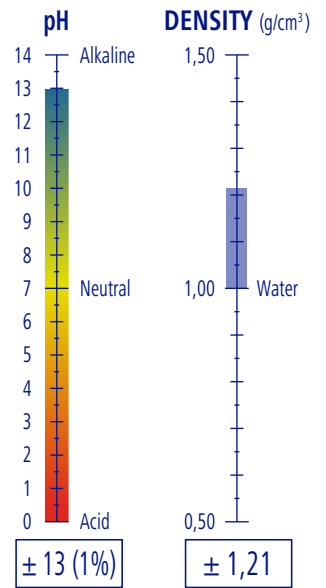

### DOSING

**0,5 - 0,8 g/l**

From 0,5 to 0,8 grams for every litre of washing water

PGS Systems

### PROFITABILITY

**2 l of product**

**1000 Platters**

PROWASH

Ref. 9141229

GP 2,42 Kg · 2,00 l

4 GP

64 GP