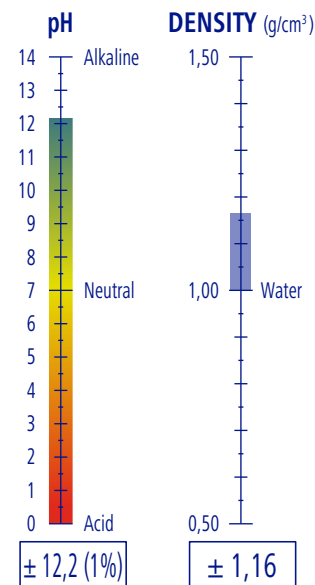

CHARACTERISTICS

APPLICATIONS

DOSING

0,5 - 0,8 g/l

From 0,5 to 0,8 grams for every litre of washing water

PGS Systems

PROFITABILITY

2 l of product
1000 Platters

PROWASH

Ref. 9141228

GP 2,32 Kg · 2,00 l

4 GP

64 GP

384 GP

1,42 m³

GP