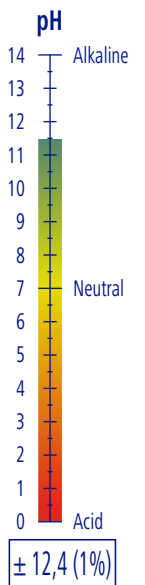

CHARACTERISTICS

APPLICATIONS

DOSING

PROFITABILITY

4,5 kg of product
4455 Platters

Ref. 9481215

CR 4,5 Kg

4 CR