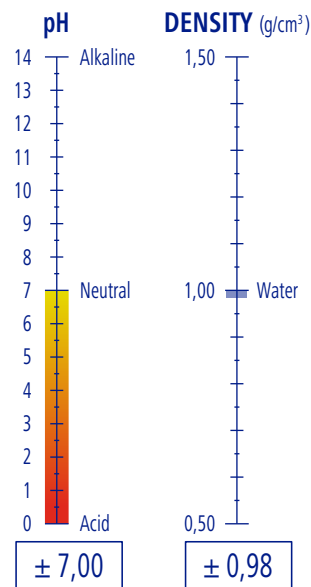

CHARACTERISTICS

Liquid

Blue

Specific

Ultra concentrated

APPLICATIONS

DOSING

0,01 - 0,03 g/1 litre

PGS Systems

PROFITABILITY

5 l of product

50000 Platters

PROSHINE

1 ES

28 ES

112 ES