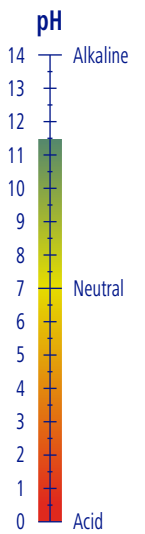

4,5 kg of product

4455 Platters

± 12,3 (1%)

CR

Ref. 9481207 |

CR 4,5 Kg |

4 CR

24 CR