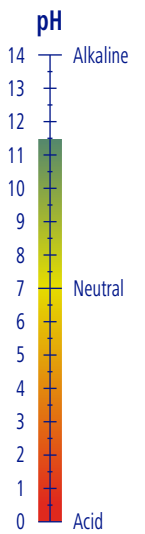

### DOSING

### PROFITABILITY

**4,5 kg** of product

**4455** Platters

Ref. 9481206 |

CR 4,5 Kg |

4 CR

24 CR

120 CR