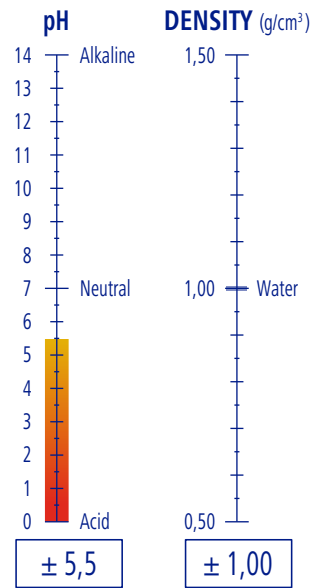

Ref. 9511138 | ES 10,00 Kg · 10,00 l | 1 ES 15 ES 60 ES | 0,99 m³