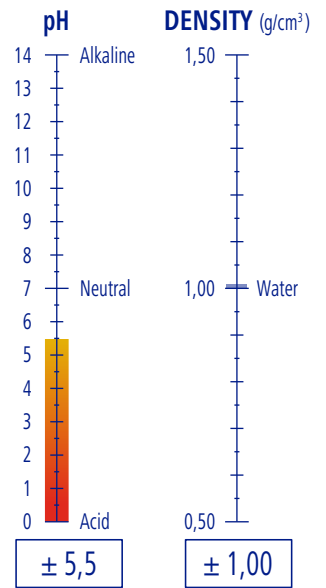

Ref. 9511137 | ES 10,00 Kg · 10,00 l | 1 ES 15 ES 60 ES | 0,99 m³