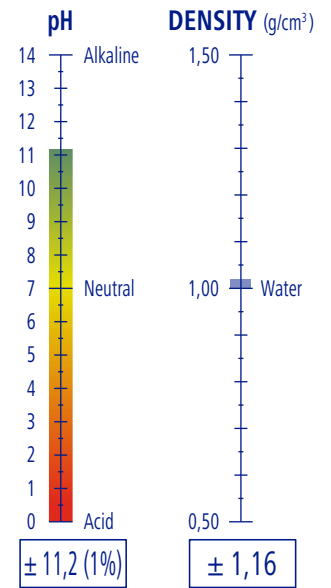

CHARACTERISTICS

APPLICATIONS

DOSING

1 - 4 g/l
From 1 to 4 grams for every litre of washing water

PROFITABILITY

10 l of product
2500 Platters

Ref. 9511135 | ES 11,60 Kg · 10,00l | 1 ES 15 ES 60 ES | 0,99 m³

Tel. +34 937 132 025 | info@saproder.com · www.saproder.com